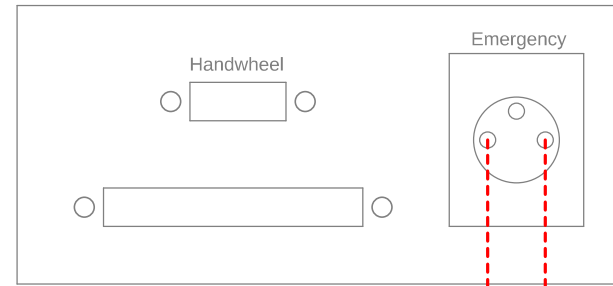

to Handwheel or Joystick
^

to smc5d

Example of connection for small controller case

Schematic

boenigk-electronics
www.boenigk.eu

na2 board
2022-11-23 10:11