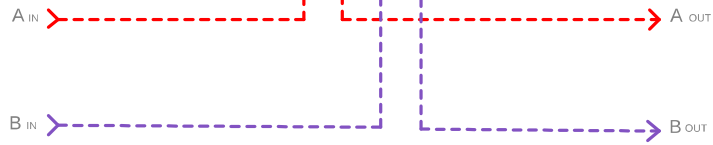

to Handwheel or Joystick
^

to smc5d

Example of connection for small controller case

Schematic

boenigk-electronics
www.boenigk.eu

na2 board
2022-11-23 10:11