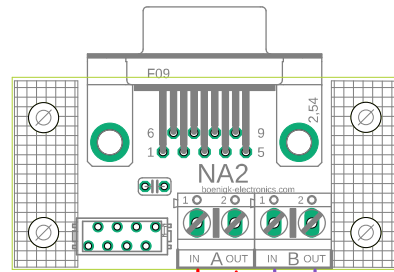

to Handwheel or Joystick
^

to smc5d

Example of connection for small controller case

Schematic

boenigk-electronics
www.boenigk.eu

na2 board
2022-11-23 10:11